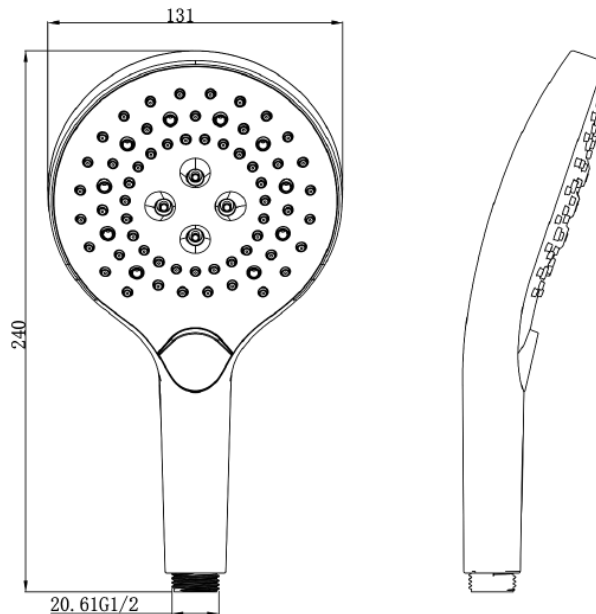

R-HSW293

Round Hand Shower, 3 Function

PRODUCT SPECIFICATIONS

- Dimension : 131(L) x 240(H) (mm)
- Material : ABS
- Finishing : Chrome

TECHNICAL DRAWING

Copyright © RIGEL TECHNOLOGY (S) PTE LTD. All rights reserved. Terms of Use.